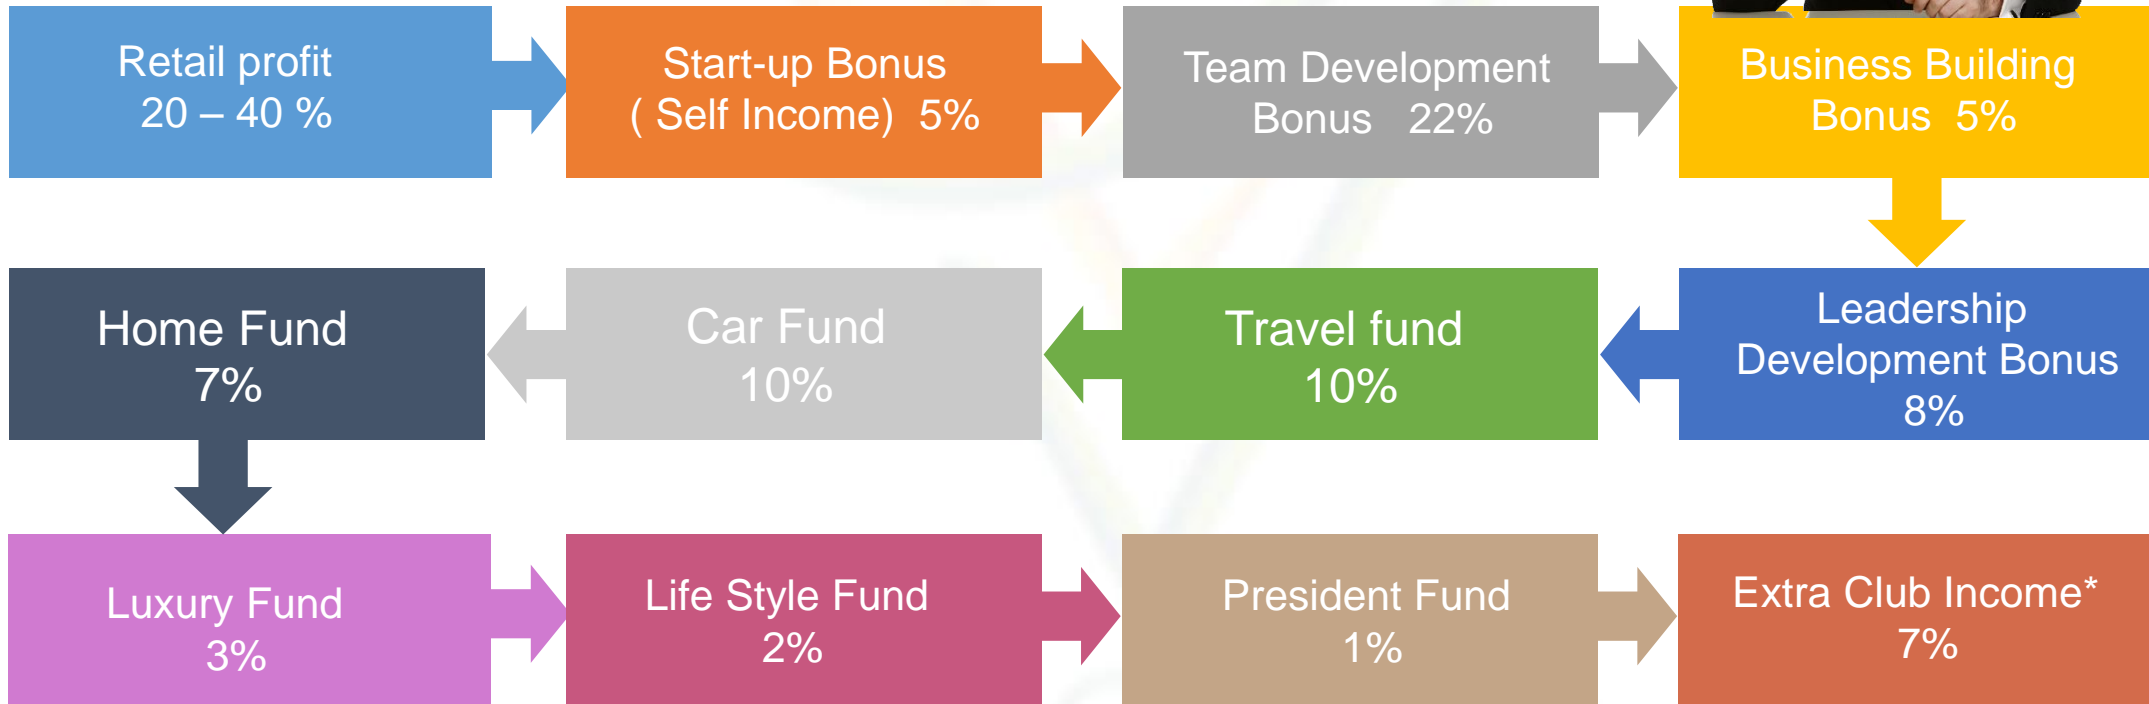

PRODUCT LIST WITH PRICE

PRODUCT NAME	PRODUCT CODE	BGR	GST (CGST/SGST) 18%	DP	MRP	RETAIL PROFIT (% / ₹)		BUSINESS VALUME (BV)
Ortho - Ham Capsule	OHC 1003	241.52 ₹	43.47 ₹	285 ₹	380 ₹	24 %	95 ₹	142
Ortho - Ham Tablet	OHT 1004	152.54 ₹	27.45 ₹	180 ₹	240 ₹	27.27 %	60 ₹	90
Breath – Pro Syrup	BPS 10011	139.84 ₹	25.16 ₹	165 ₹	220 ₹	25 %	55 ₹	80

“ Build your network and
put time on your side ”

“ Today is your opportunity to
build the tomorrow you want.”

12 TYPE OF INCOME

Total Income type is 80%

RETAIL PROFIT

Retail Profit is 20 % to 40%

Example :

MRP	Distribution Price(DP)	Retail Profit
140 ₹	100 ₹	40 ₹