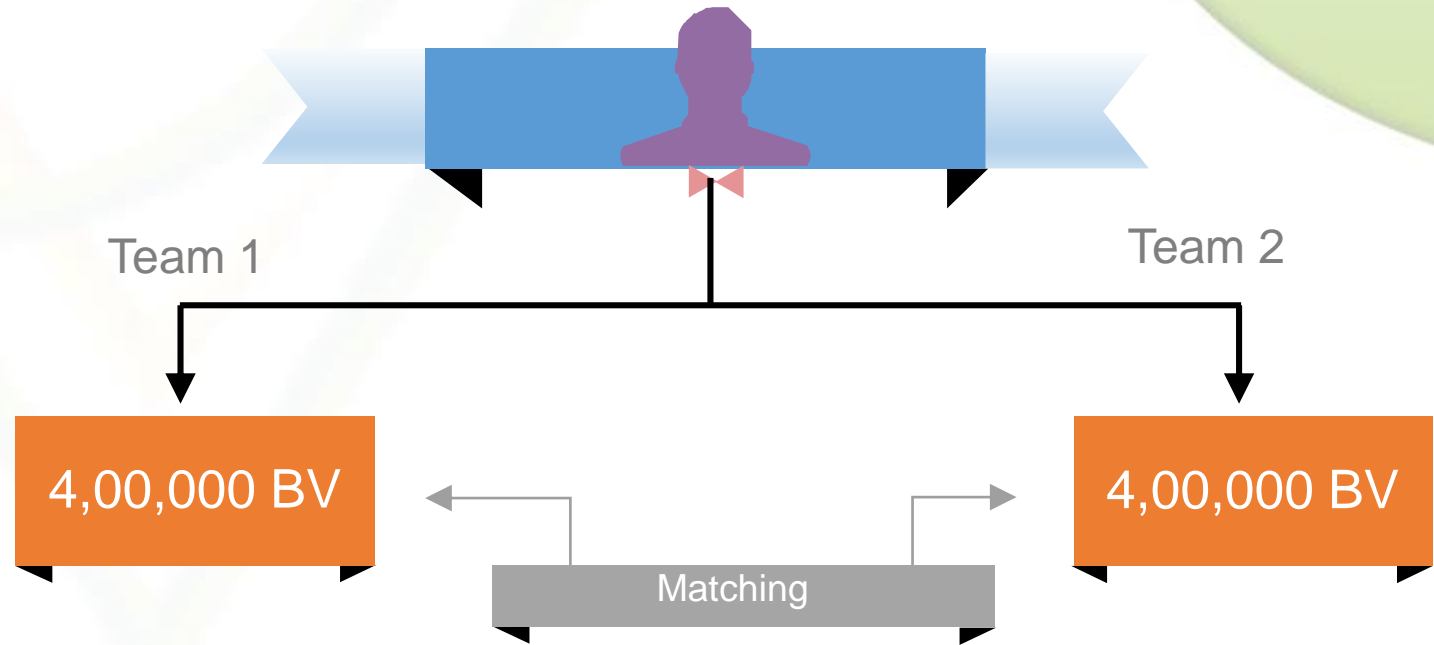

LIFE STYLE FUND