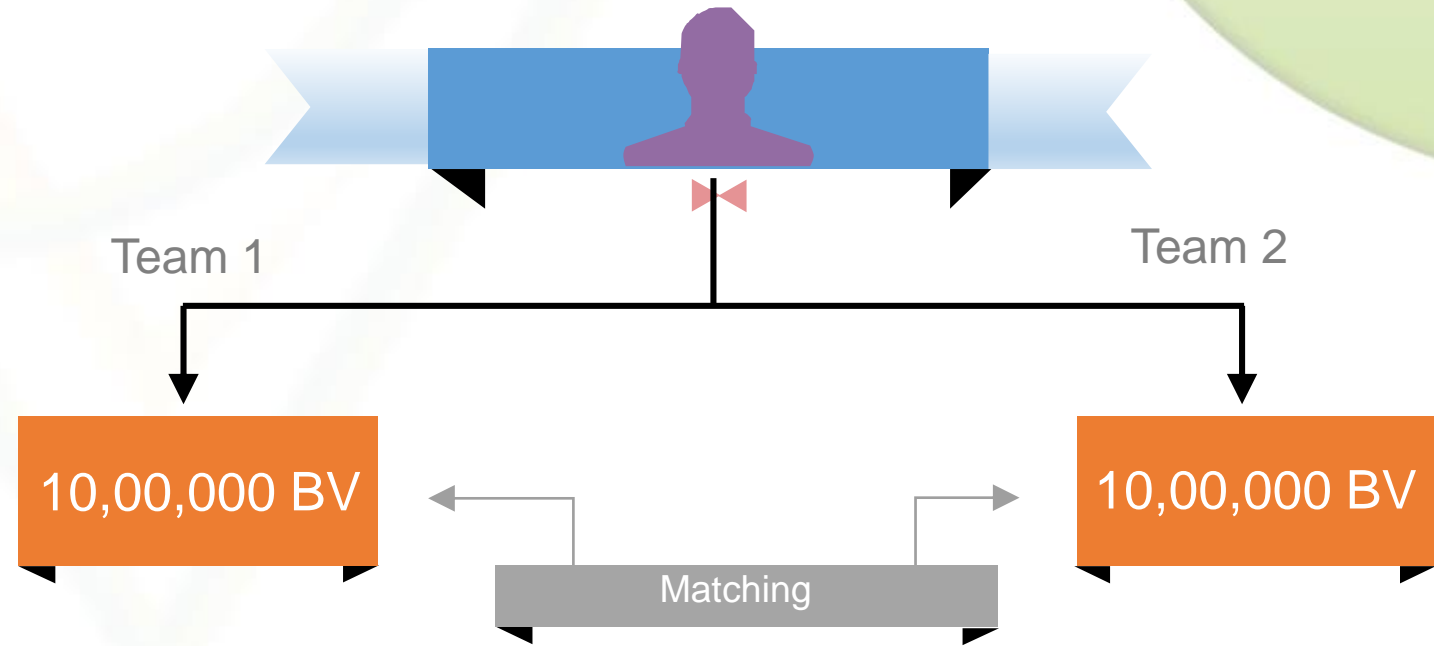

LIFE STYLE FUND

- Luxury Fund - 2 %
- Team 1 and Team 2 both achieve to 4,00,000 BV & get 2 % bonus

PRESIDENT FUND

- President Fund - 1 %
- Team 1 and Team 2 both achieve to 10,00,000 BV & get 1 % bonus .