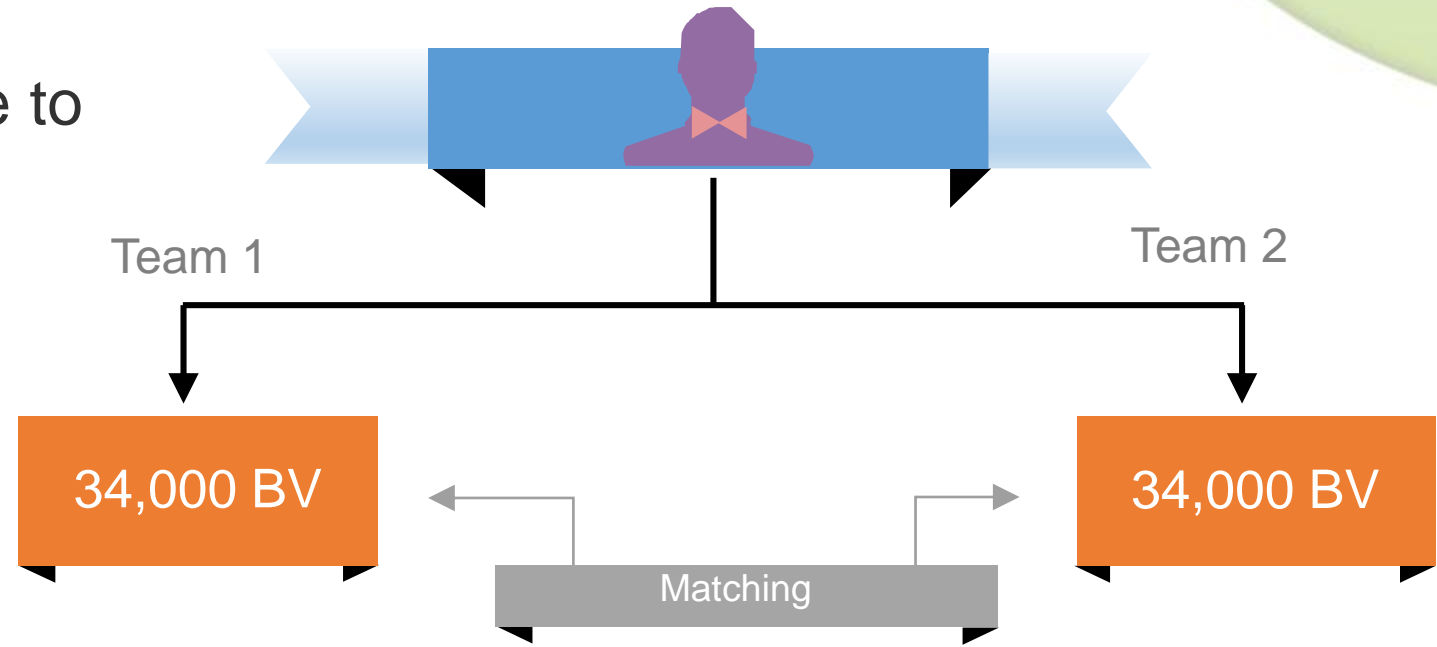

TRAVEL FUND

- Travel Fund - 10 %
- Team 1 and Team 2 both achieve to 34,000 BV & get 10 % bonus