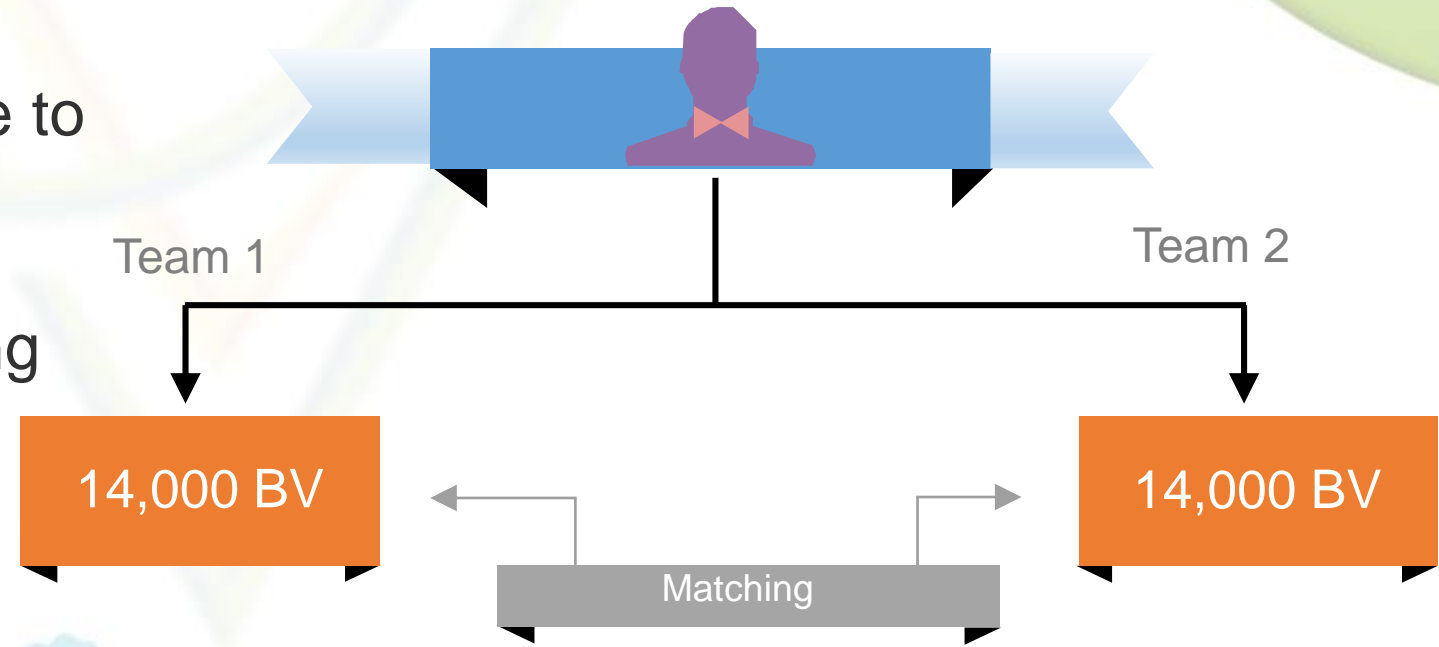

BUSINESS BUILDING BONUS

- Business Building Bonus- 5%
- Team 1 and Team 2 both achieve to 14,000 BV & get 5% bonus
- Only eligible for one Point Earning