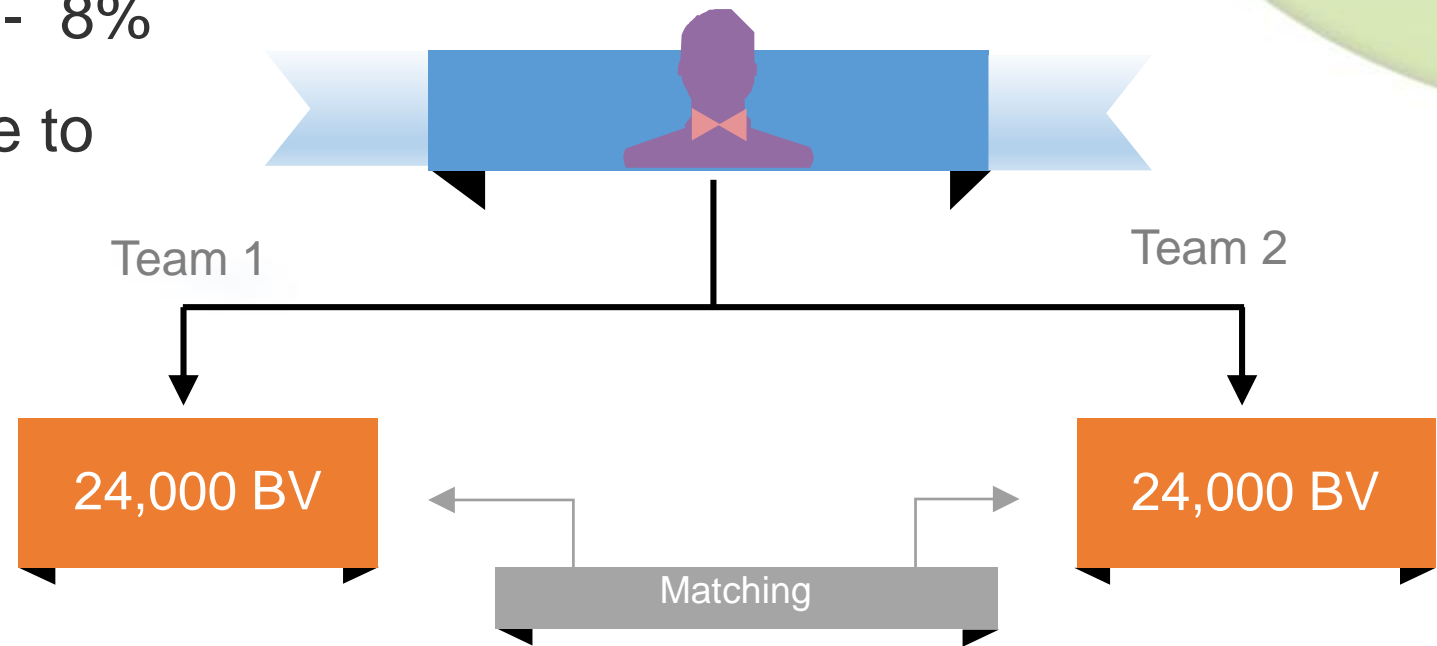

LEADERSHIP DEVELOPMENT BONUS

- Leadership Development Bonus- 8%
- Team 1 and Team 2 both achieve to 24,000 BV & get 8% bonus