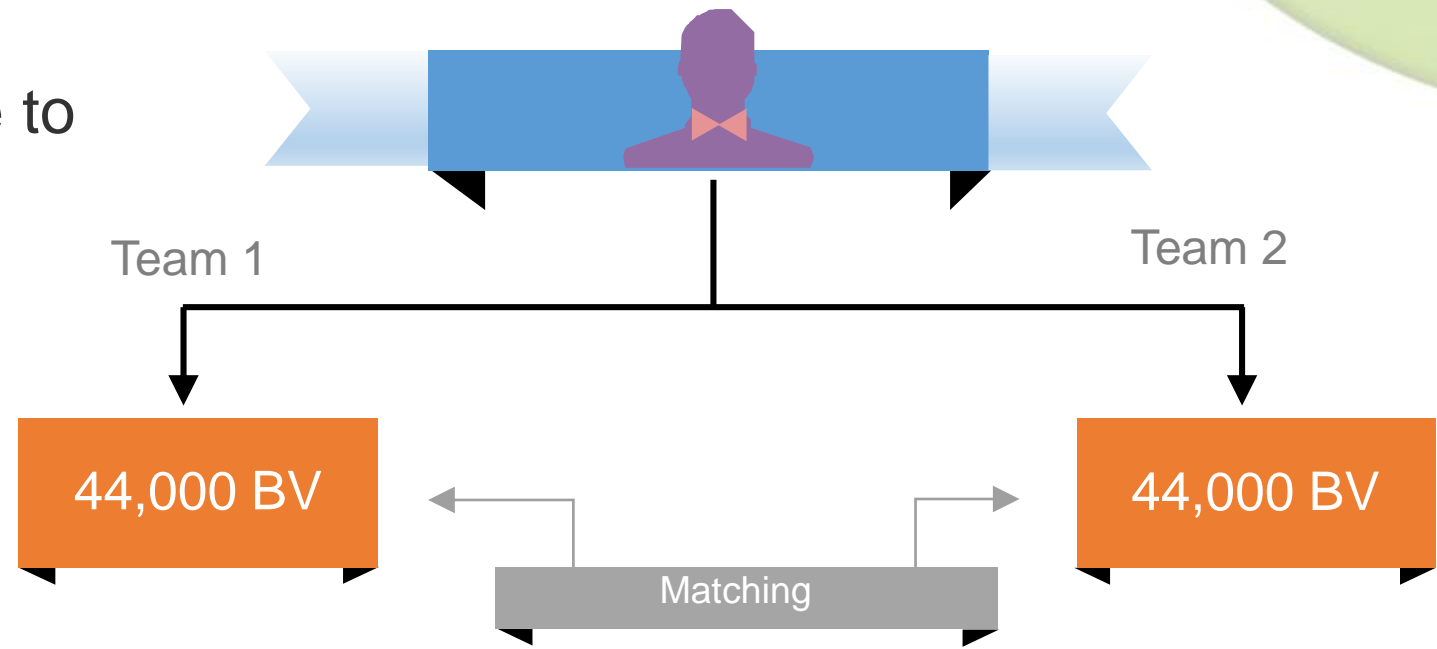

CAR FUND

- Car Fund - 10 %
- Team 1 and Team 2 both achieve to 44,000 BV & get 10 % bonus
- Qualified eligibility matching 2 month continuous.